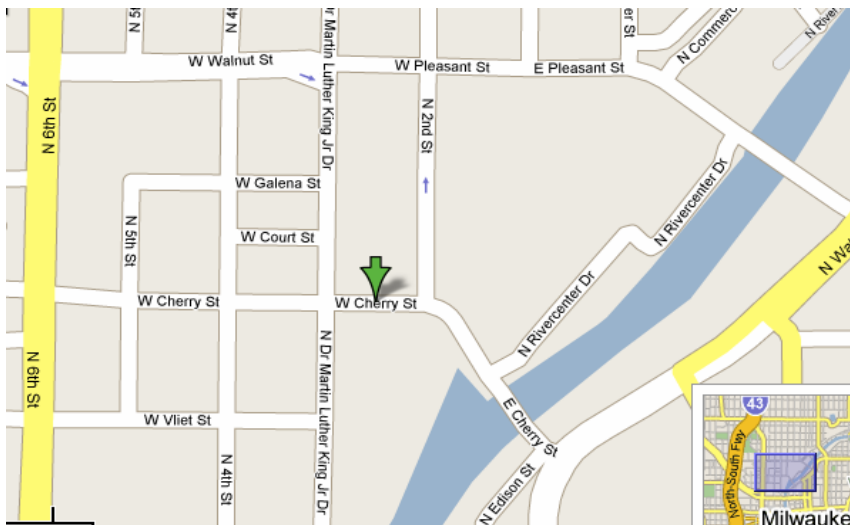

From the south

1) Drive I-94 west / US-41 north to downtown Milwaukee.
2) Take the I-43 north exit and merge onto I-43 north.
3) Take the McKinley Avenue exit and proceed on McKinley Avenue heading east.
4) Turn left onto north Dr. Martin Luther King Jr. Drive.
5) Our parking structure is located at the corner of Cherry Street and Dr. Martin Luther King Jr. Drive. Visitor parking is accessible from Cherry Street.

From the southwest

1) Take I-43 north to Milwaukee.
2) Take US-45 north exit and merge onto US-45 north.
3) Take I-94 east toward downtown Milwaukee.
4) Take the I-43 north exit and merge onto I-43 north.
5) Take the McKinley Avenue exit and proceed on McKinley Avenue heading east.
6) Turn left onto north Dr. Martin Luther King Jr. Drive.
7) Our parking structure is located at the corner of Cherry Street and Dr. Martin Luther King Jr. Drive. Visitor parking is accessible from Cherry Street.

From the west

1) Take I-94 east to Milwaukee.
2) Take the I-43 north exit and merge onto I-43 north.
3) Take the McKinley Avenue exit and proceed on McKinley Avenue heading east.
4) Turn left onto north Dr. Martin Luther King Jr. Drive.
5) Our parking structure is located at the corner of Cherry Street and Dr. Martin Luther King Jr. Drive. Visitor parking is accessible from Cherry Street.

Address:
Jefferson Wells
100 Manpower Place
Milwaukee, WI 53212
USA